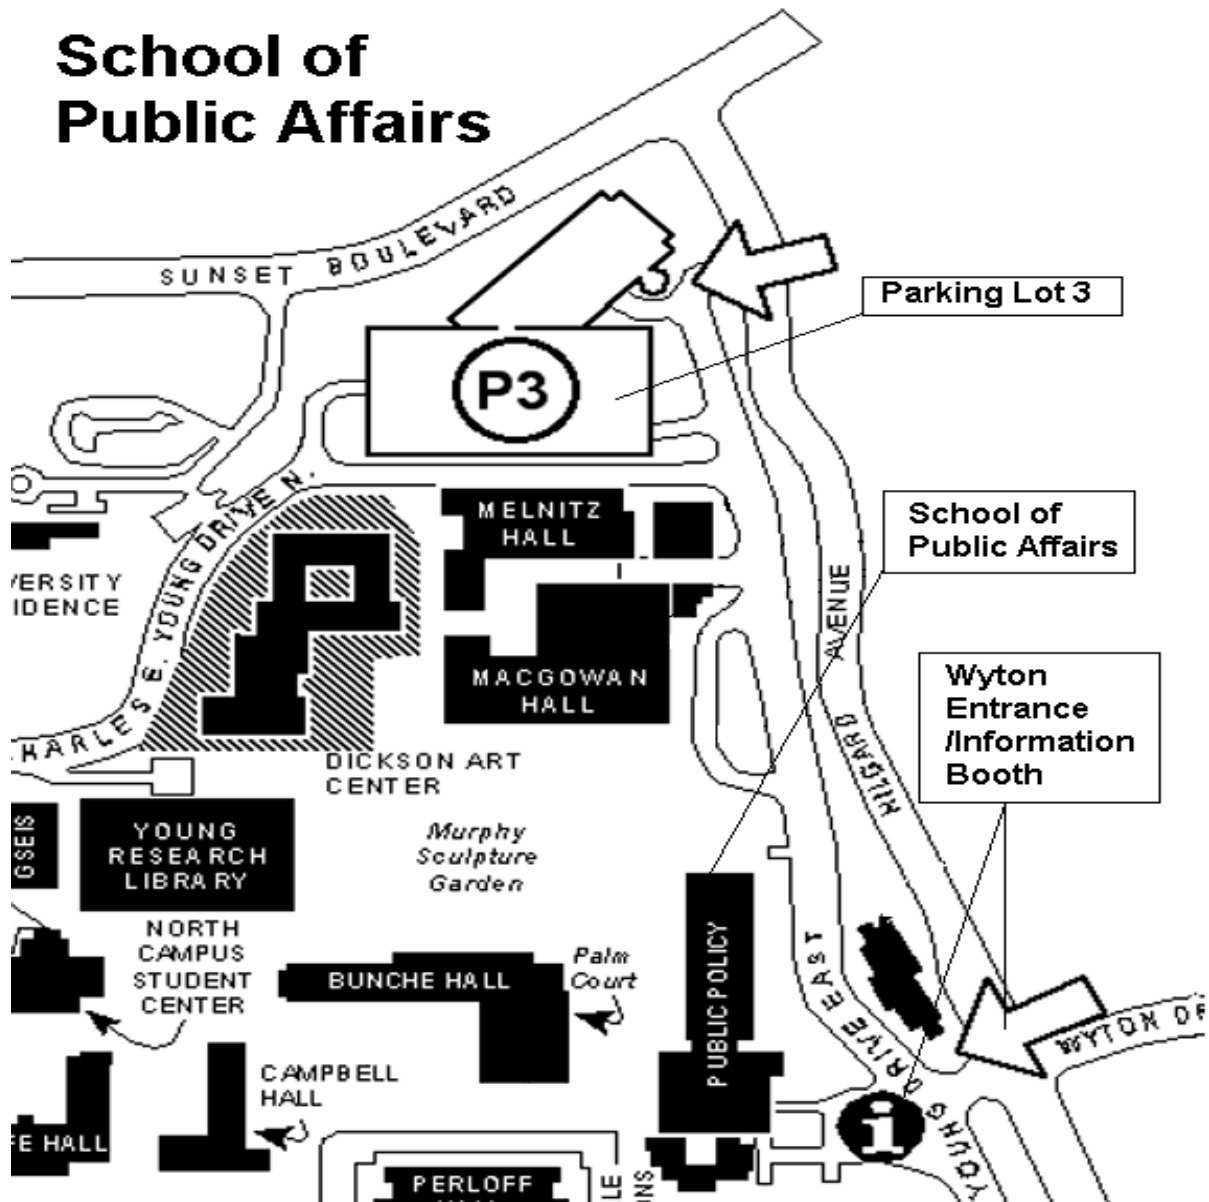

School of Public Affairs

Directions:

- From the 405 Freeway, **exit at Sunset Blvd.** Follow signs for UCLA.
- Proceed **east on Sunset** for approximately two miles.
- Turn **right on Hilgard Avenue.**
- Turn **right into the Wyton Drive entrance** of the UCLA Campus.
- Purchase your parking pass for \$8 at the Wyton Information Booth.
- The attendant will direct you to **Parking Lot 3.**